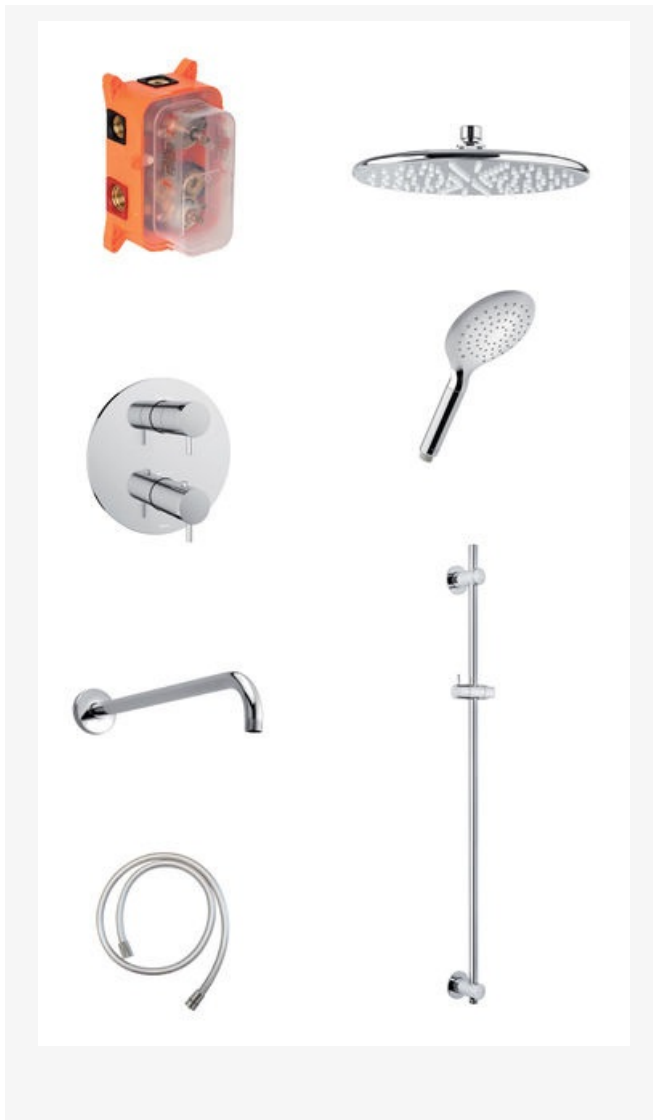

Bell

SR 1 - Complete concealed shower system

Article no.: 5712230
Finish: Chrome
Series: Bell

EAN no.: 5708516828976

Standard features:

Head Shower max. 16 l/m / Hand Shower max. 9 l/m
Check valves
Cover plate and handle in metal
1500 mm plastic hose
Build-in depth (min. 75mm - max. 105mm)
Ceramic Parts